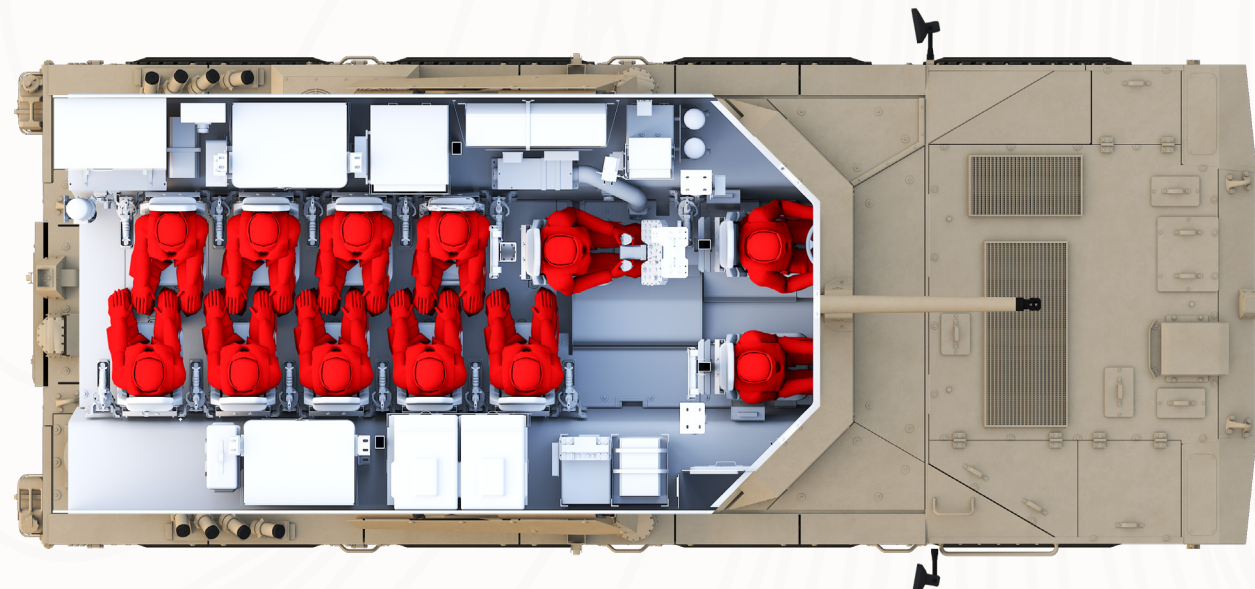

ENSURES EYE CONTACT AND IMPROVED COORDINATION BETWEEN THE VEHICLE CREW AND DISMOUNTS