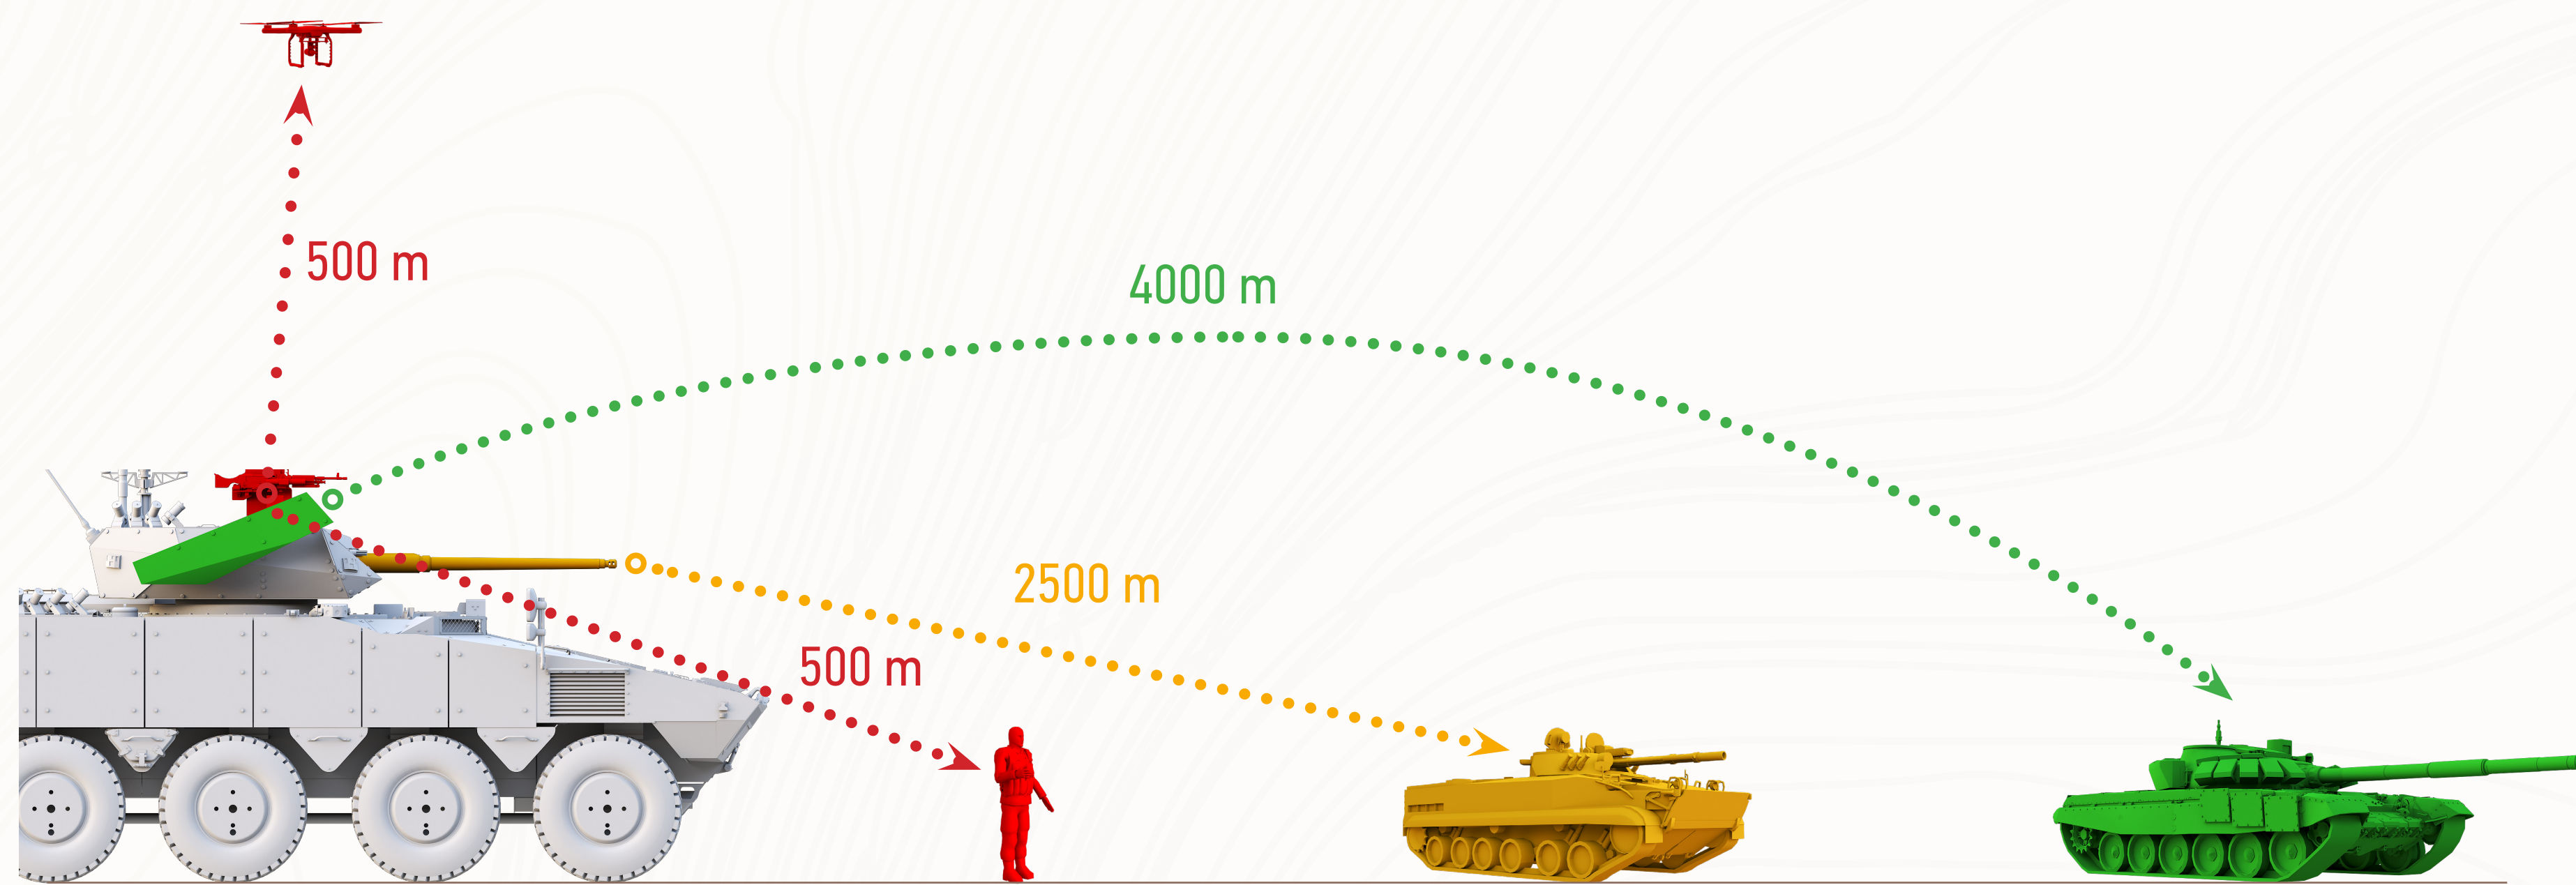

### OPTION 1: TEBER-II 30/40 TWO MAN TURRET

### OPTION 2: TEBER-II 30/40 REMOTE CONTROLLED TURRET (RCT)

### ENSURES EYE CONTACT AND IMPROVED COORDINATION BETWEEN THE VEHICLE CREW AND DISMOUNTS