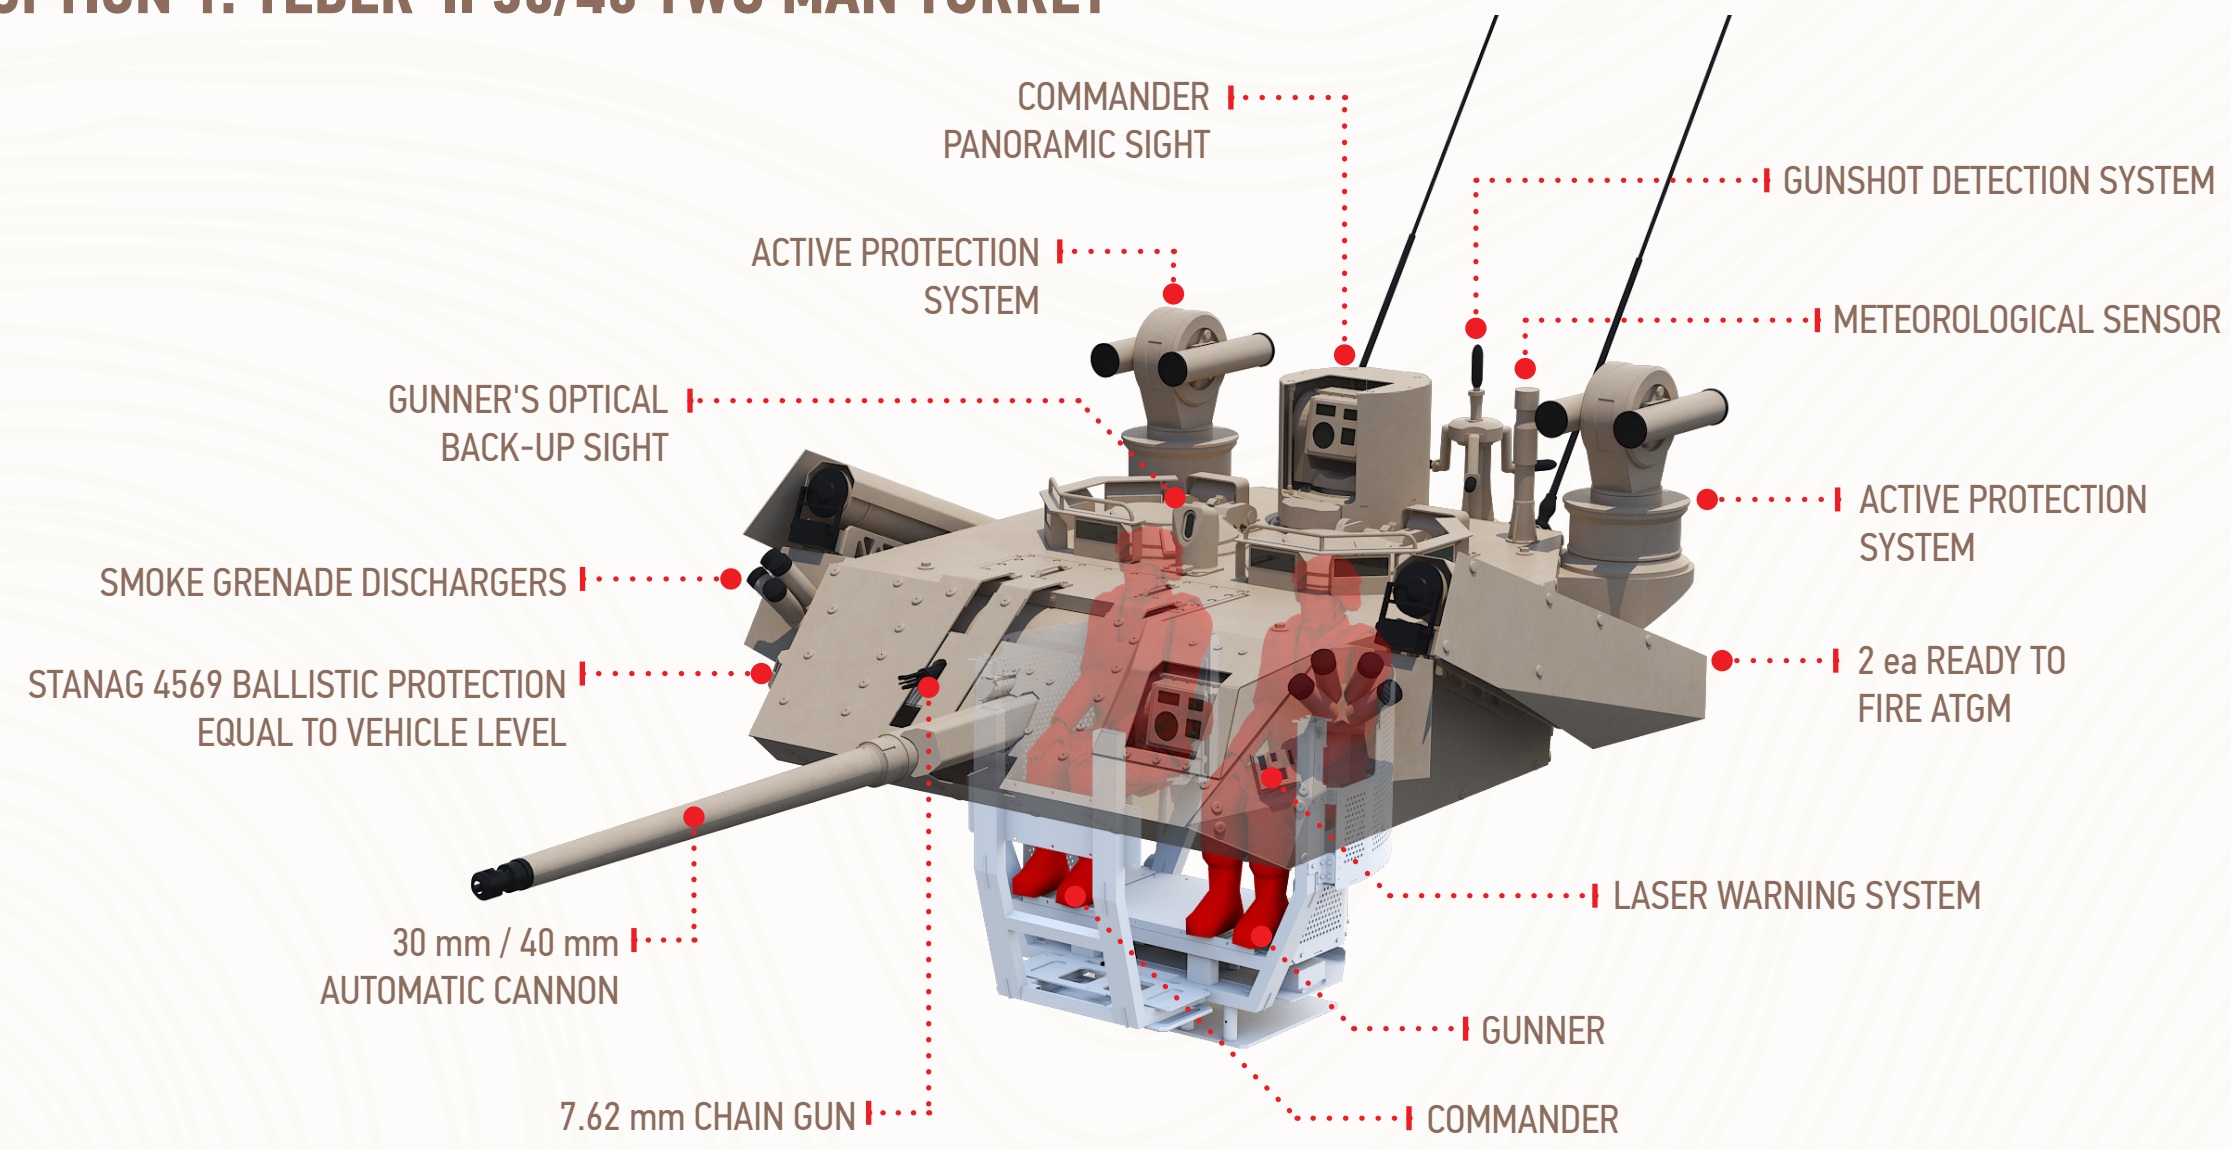

## NEW GENERATION ARMoured FIGHTING VEHICLE

  
HIGH LEVEL OF BALLISTIC PROTECTION

  
HIGH LEVEL OF MINE PROTECTION

  
HIGH LEVEL OF IED PROTECTION

  
SPALL LINERS

  
ACTIVE PROTECTION SYSTEM

  
GUNSHOT DETECTION SYSTEM

### OPTION 1: TEBER-II 30/40 TWO MAN TURRET

### OPTION 2: TEBER-II 30/40 REMOTE CONTROLLED TURRET (RCT)

### ENSURES EYE CONTACT AND IMPROVED COORDINATION BETWEEN THE VEHICLE CREW AND DISMOUNTS