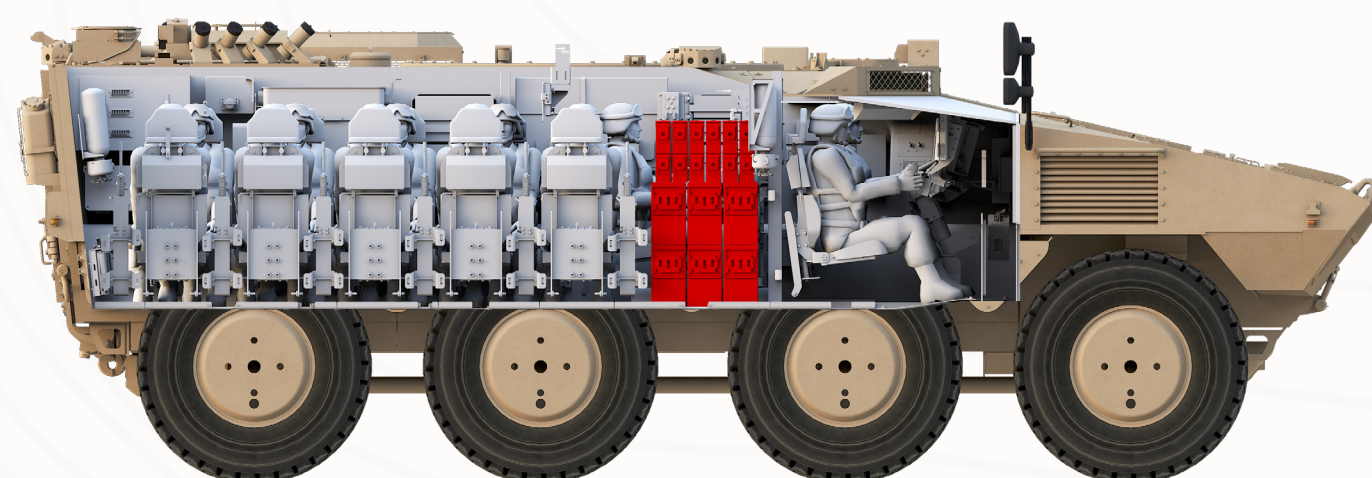

ADDITIONAL AVAILABLE INTERNAL VOLUME FOR LOGISTICS & MISSION EQUIPMENT