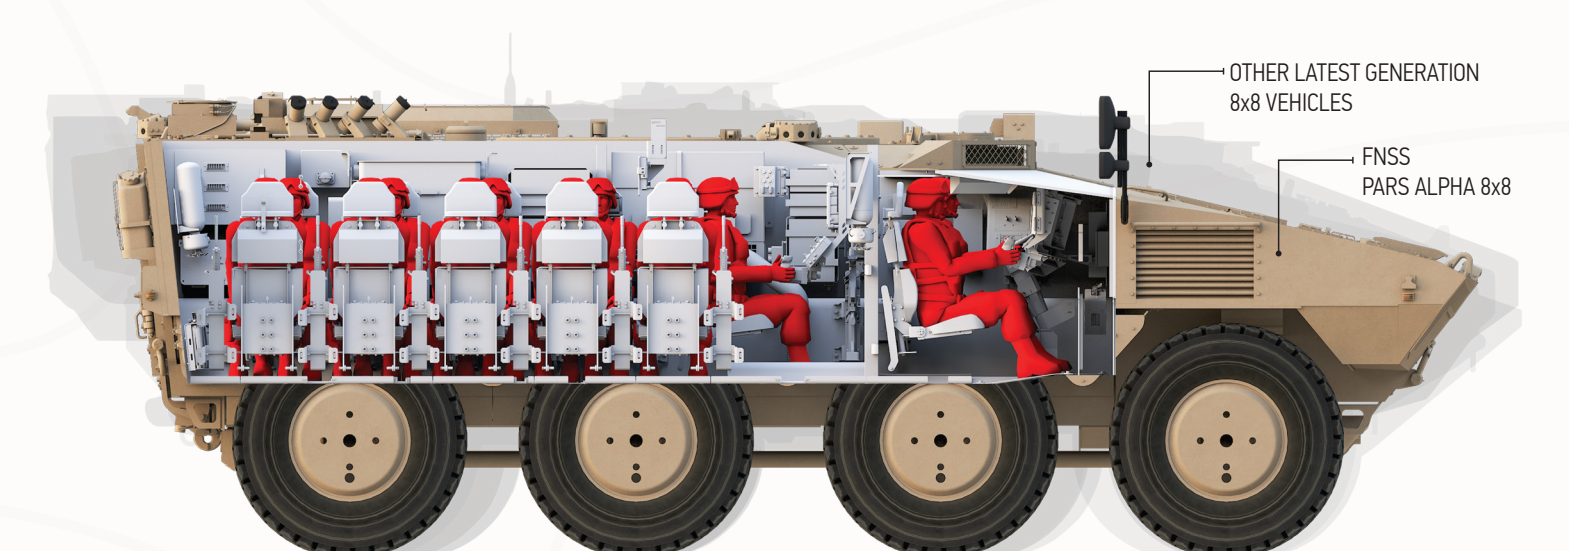

LOWER SILHOUETTE WITH HIGHER INTERNAL VOLUME

THE LEADER OF ITS CLASS

FNSS