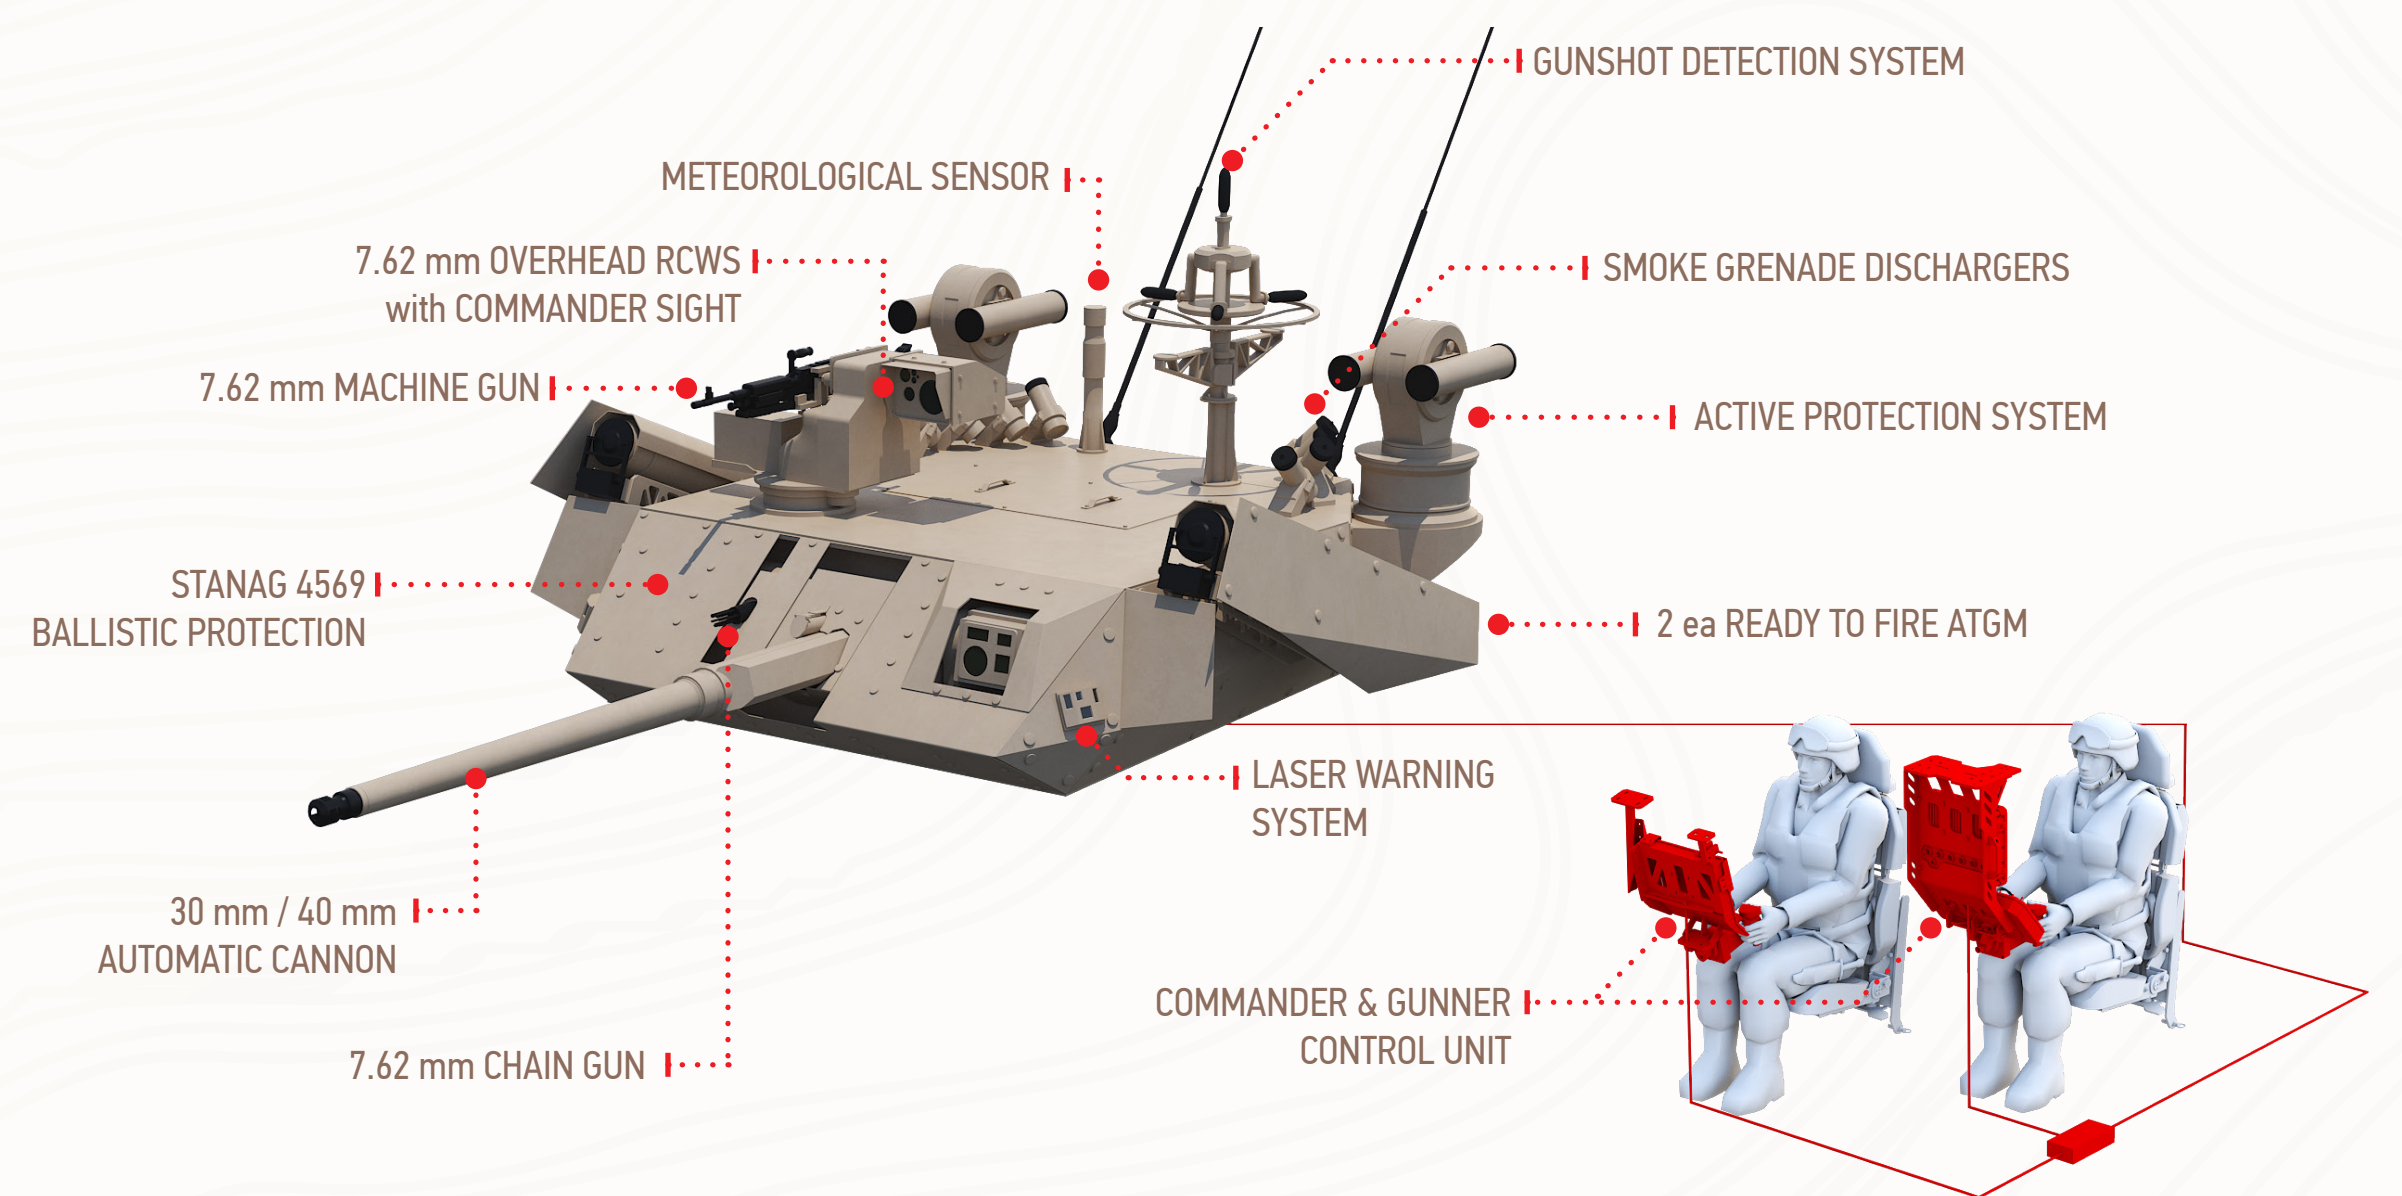

  
LASER WARNING SYSTEM

  
CBRN PROTECTION SYSTEM

  
AUTOMATIC FIRE SUPPRESSION

  
SMOKE GRENADE DISCHARGERS

### OPTION 1: TEBER-II 30/40 TWO MAN TURRET

### OPTION 2: TEBER-II 30/40 REMOTE CONTROLLED TURRET (RCT)

### ENSURES EYE CONTACT AND IMPROVED COORDINATION BETWEEN THE VEHICLE CREW AND DISMOUNTS